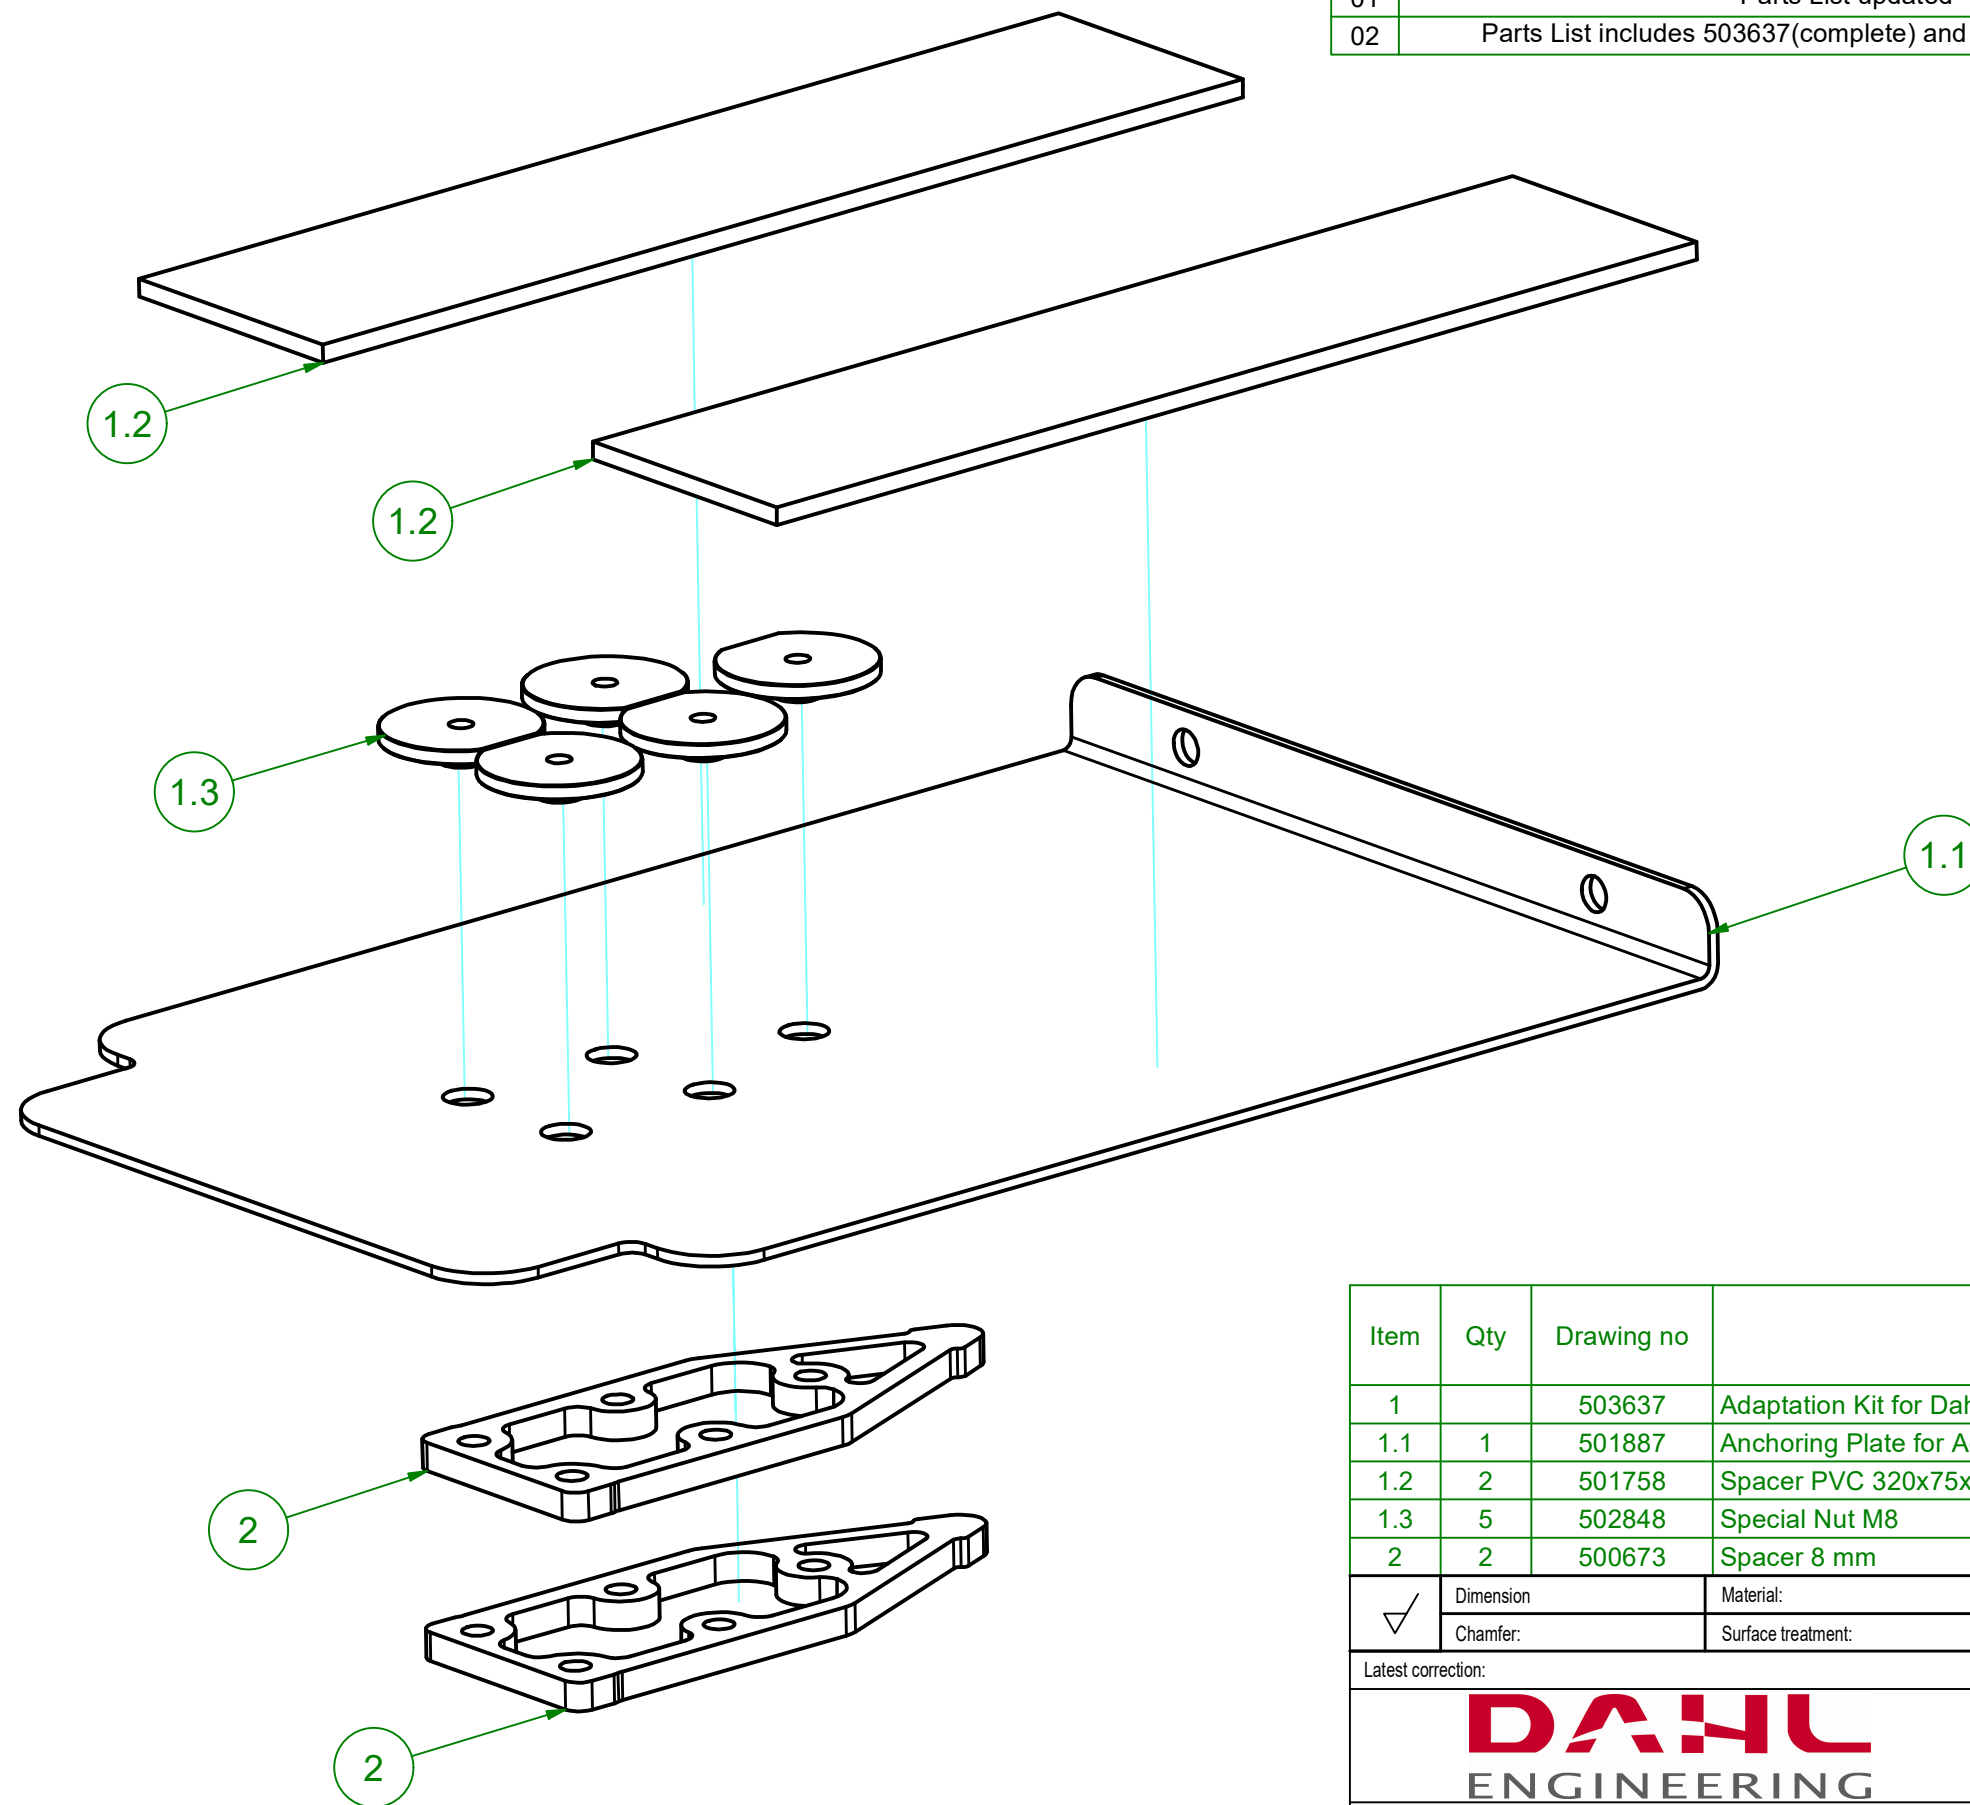

REVISION HISTORY			
REV	DESCRIPTION	DATE	APPROVED
01	Parts List updated	17-01-2023	LJ
02	Parts List includes 503637(complete) and Spacers 500673(x2)	13-02-2023	LJ

Item	Qty	Drawing no	Description3	Rev no
1		503637	Adaptation Kit for Dahl Docking System	00
1.1	1	501887	Anchoring Plate for Adaptation Set	01
1.2	2	501758	Spacer PVC 320x75x5 mm	01
1.3	5	502848	Special Nut M8	00
2	2	500673	Spacer 8 mm	03

<input checked="" type="checkbox"/>	Dimension	Material:	List of spare parts:	Weight:
	Chamfer:	Surface treatment:	Measures without tol.: DS/EN 22768-M	

Latest correction:	Replaced by:	Replaces:
--------------------	--------------	-----------

	Date:	12-01-2023	<p style="text-align: center;"><b>Sunrise</b> Q400M, Q500M, Q700M</p>
	Issuer:	LJ	
Title:			
Adaptionssæt Anpassungsakit Adaptation Kit			
Scale:	Drawing no.:	Rev no.:	
	503439	02	