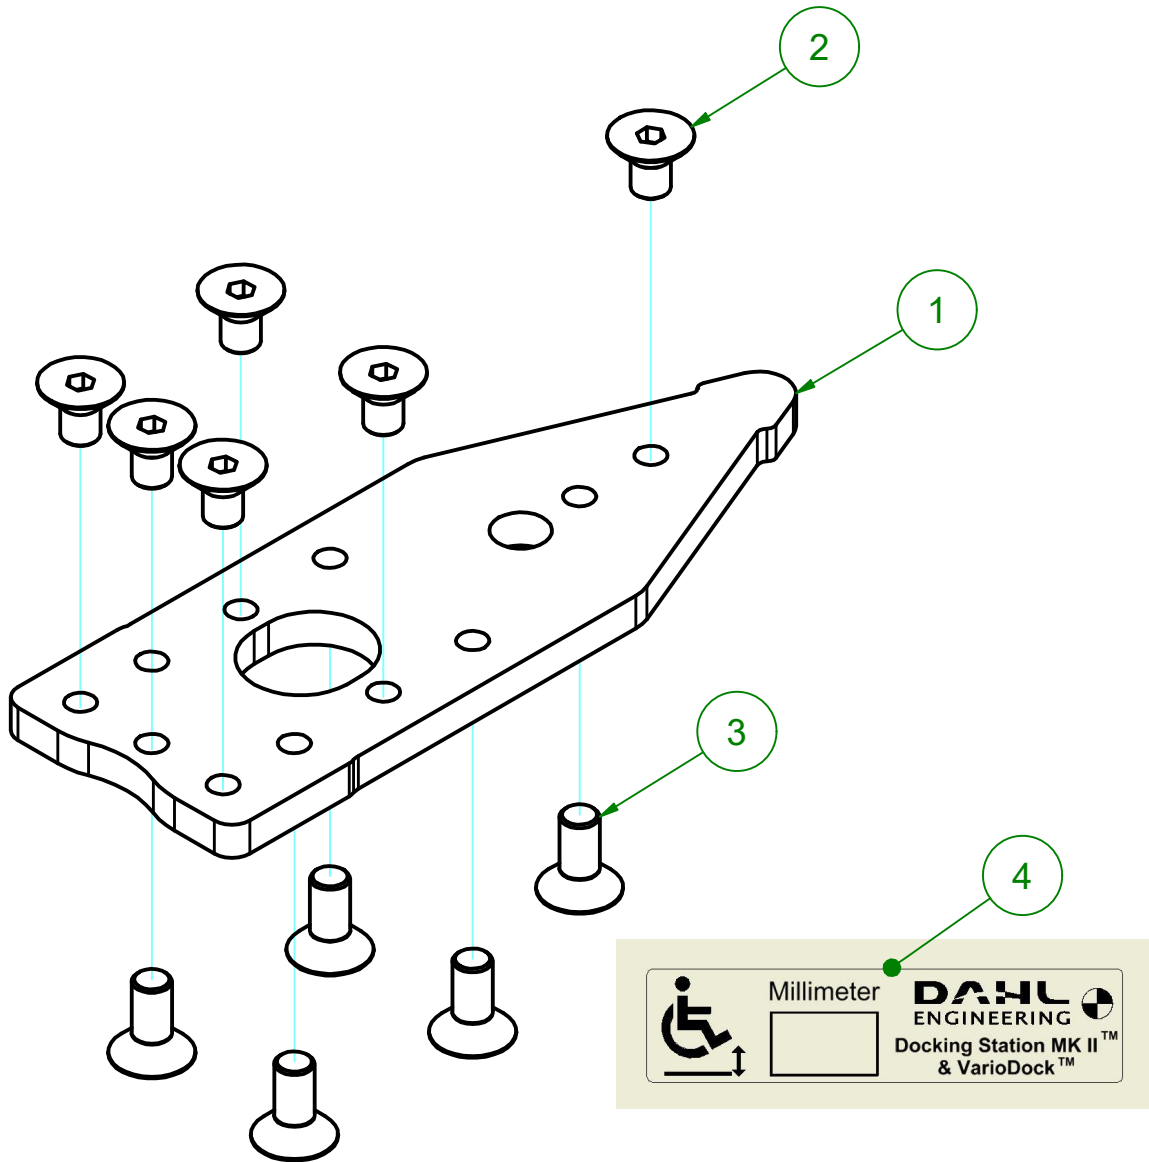

REVISION HISTORY

REV	DESCRIPTION	DATE	APPROVED
01	Parts List updated	23-03-2023	LJ
02	503653 added	04-07-2023	LJ

Item	Qty	Drawing no	Description3	Type	Rev no
1	1	500874	Spacer 8 mm		01
2	6	502827	Screw M8x13	DIN 7991 12.9 Zink Flake Coating	01
3	5	502828	Screw M8x18	DIN 7991 12.9 Zink Flake Coating	01
4	1	503653	Sticker "Millimeter"		00

✓	Dimension	Material:	List of spare parts:	Weight: 0 kg
	Chamfer:	Surface treatment:	Measures without tol.: DS/EN 22768-M	

Latest correction:	Replaced by:	Replaces:
--------------------	--------------	-----------

	Date:	10-03-2023	TA iQ FWD TA iQ MWD TA iQ RWD	
	Issuer:	LJ		
Title:				
Adaptationssæt for Dahl Docking Adaptionset für Dahl Docking Adaptation Kit for Dahl Docking				
		Scale:	Drawing no.: 503054	Rev no.: 02