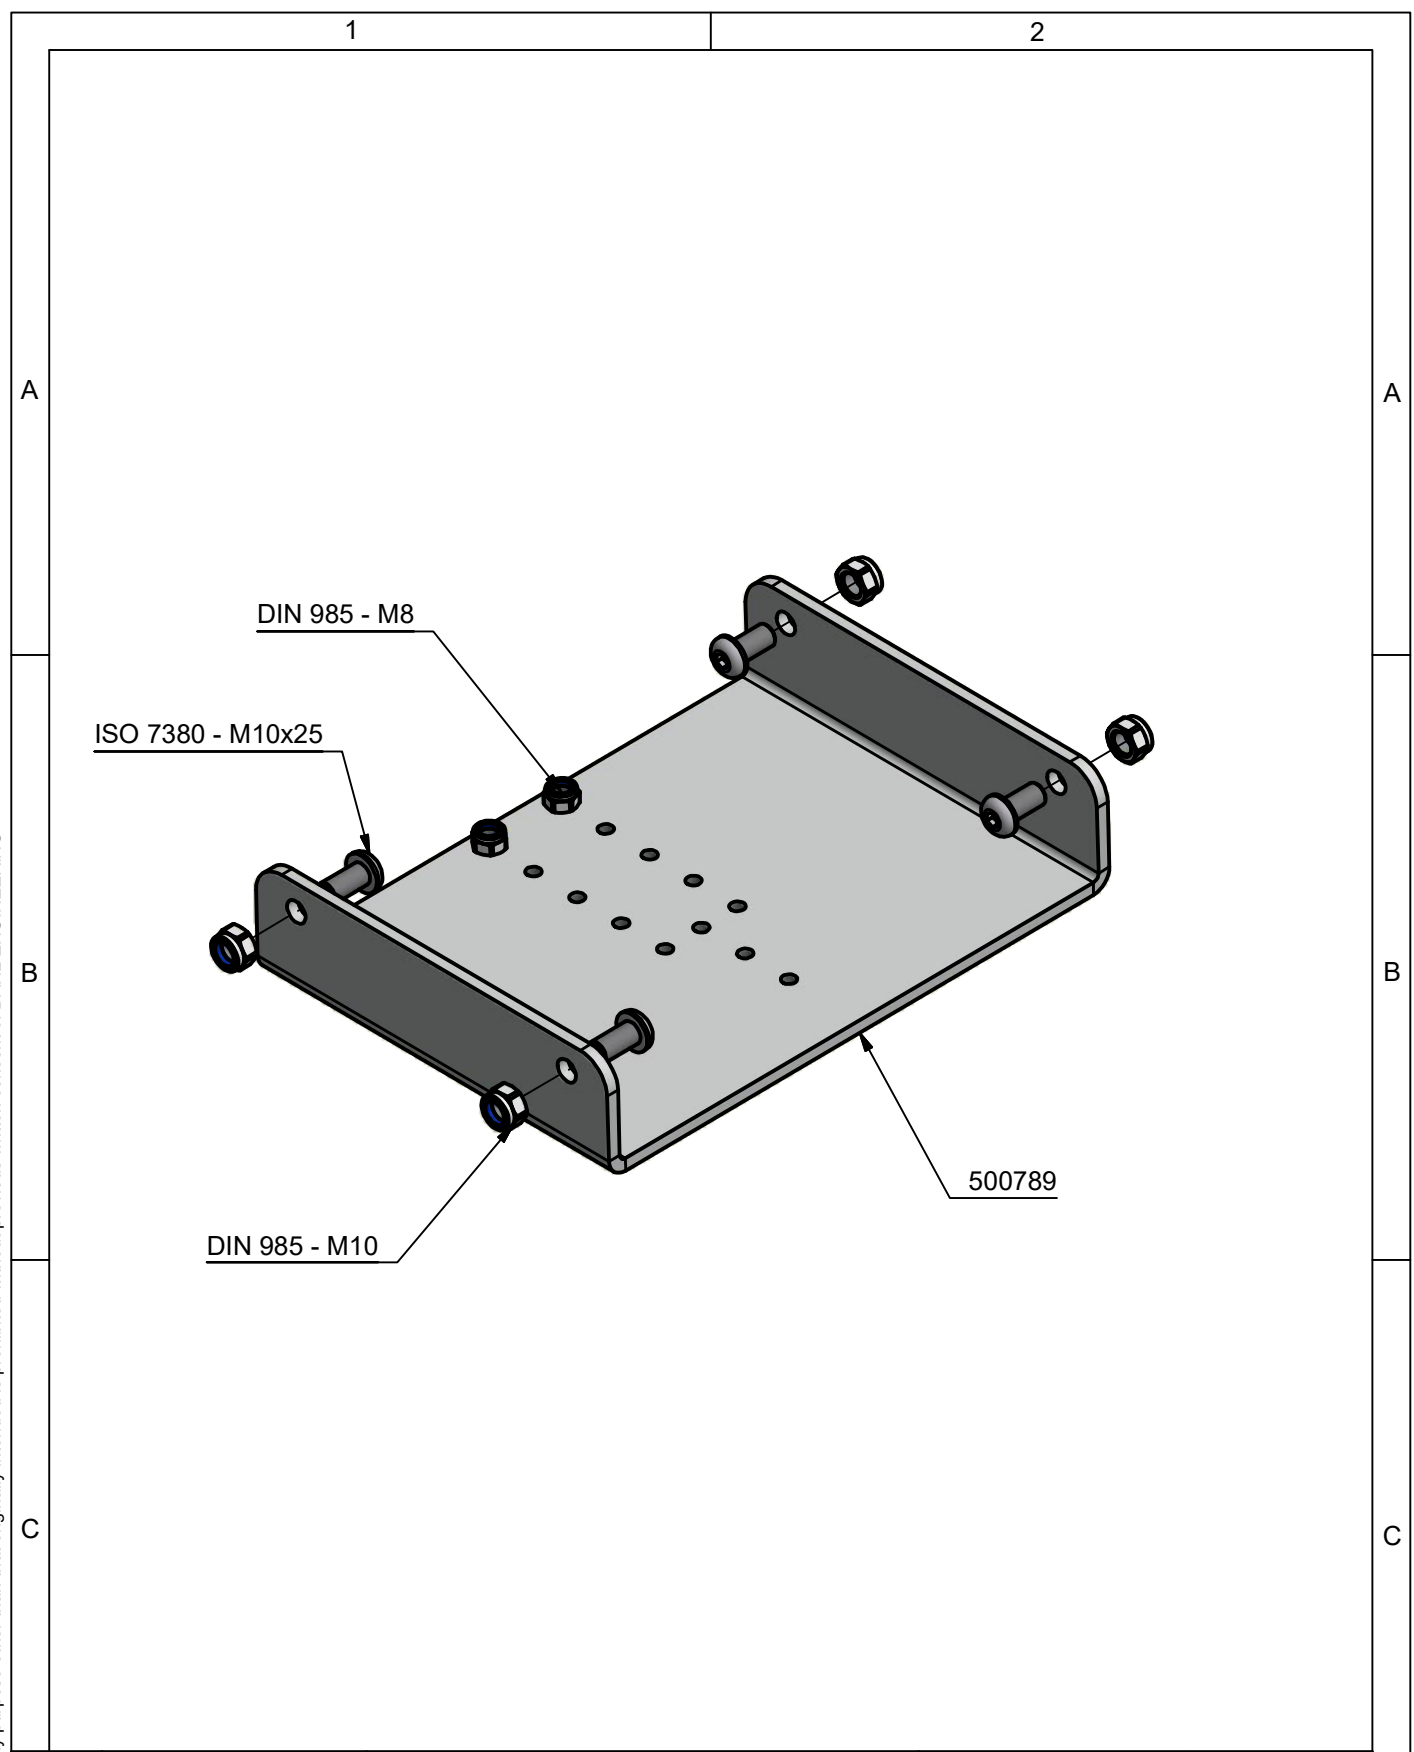

✓	Dimension	Material:	List of spare parts:	Weight: 0 kg			
	Chamfer:	Surface treatment:	Measures without tol.: DS/EN 22768-M				
Latest correction:			Replaced by:	Replaces:			
		Date:	13-02-2012				
		Issuer:	CAD01				
Title: Adaptionssæt til Dahl Docking Station. Adaptionssæt für Dahl Docking Station. Adaptation kit for Dahl Docking Station.		<h2>Sunrise Salsa M</h2>					
					Scale:	Drawing no.:	Rev no.:
						500790	1