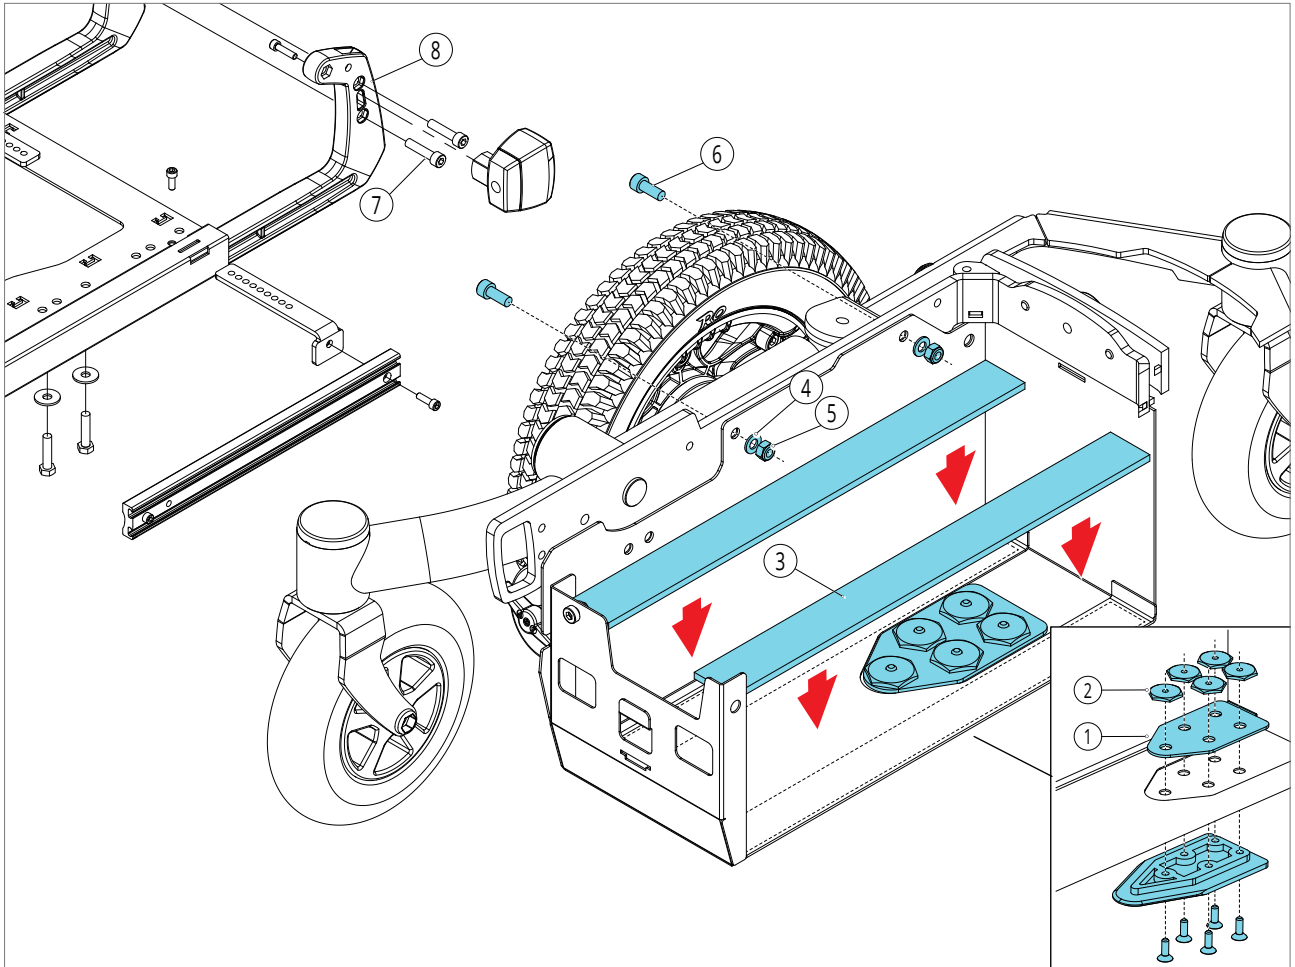

## 6.2. Slimline Dahl car docking station

Pos no	Item no	Description	Per chair
1 - 8	5001160	Slimline Dahl car docking preparation plate	1