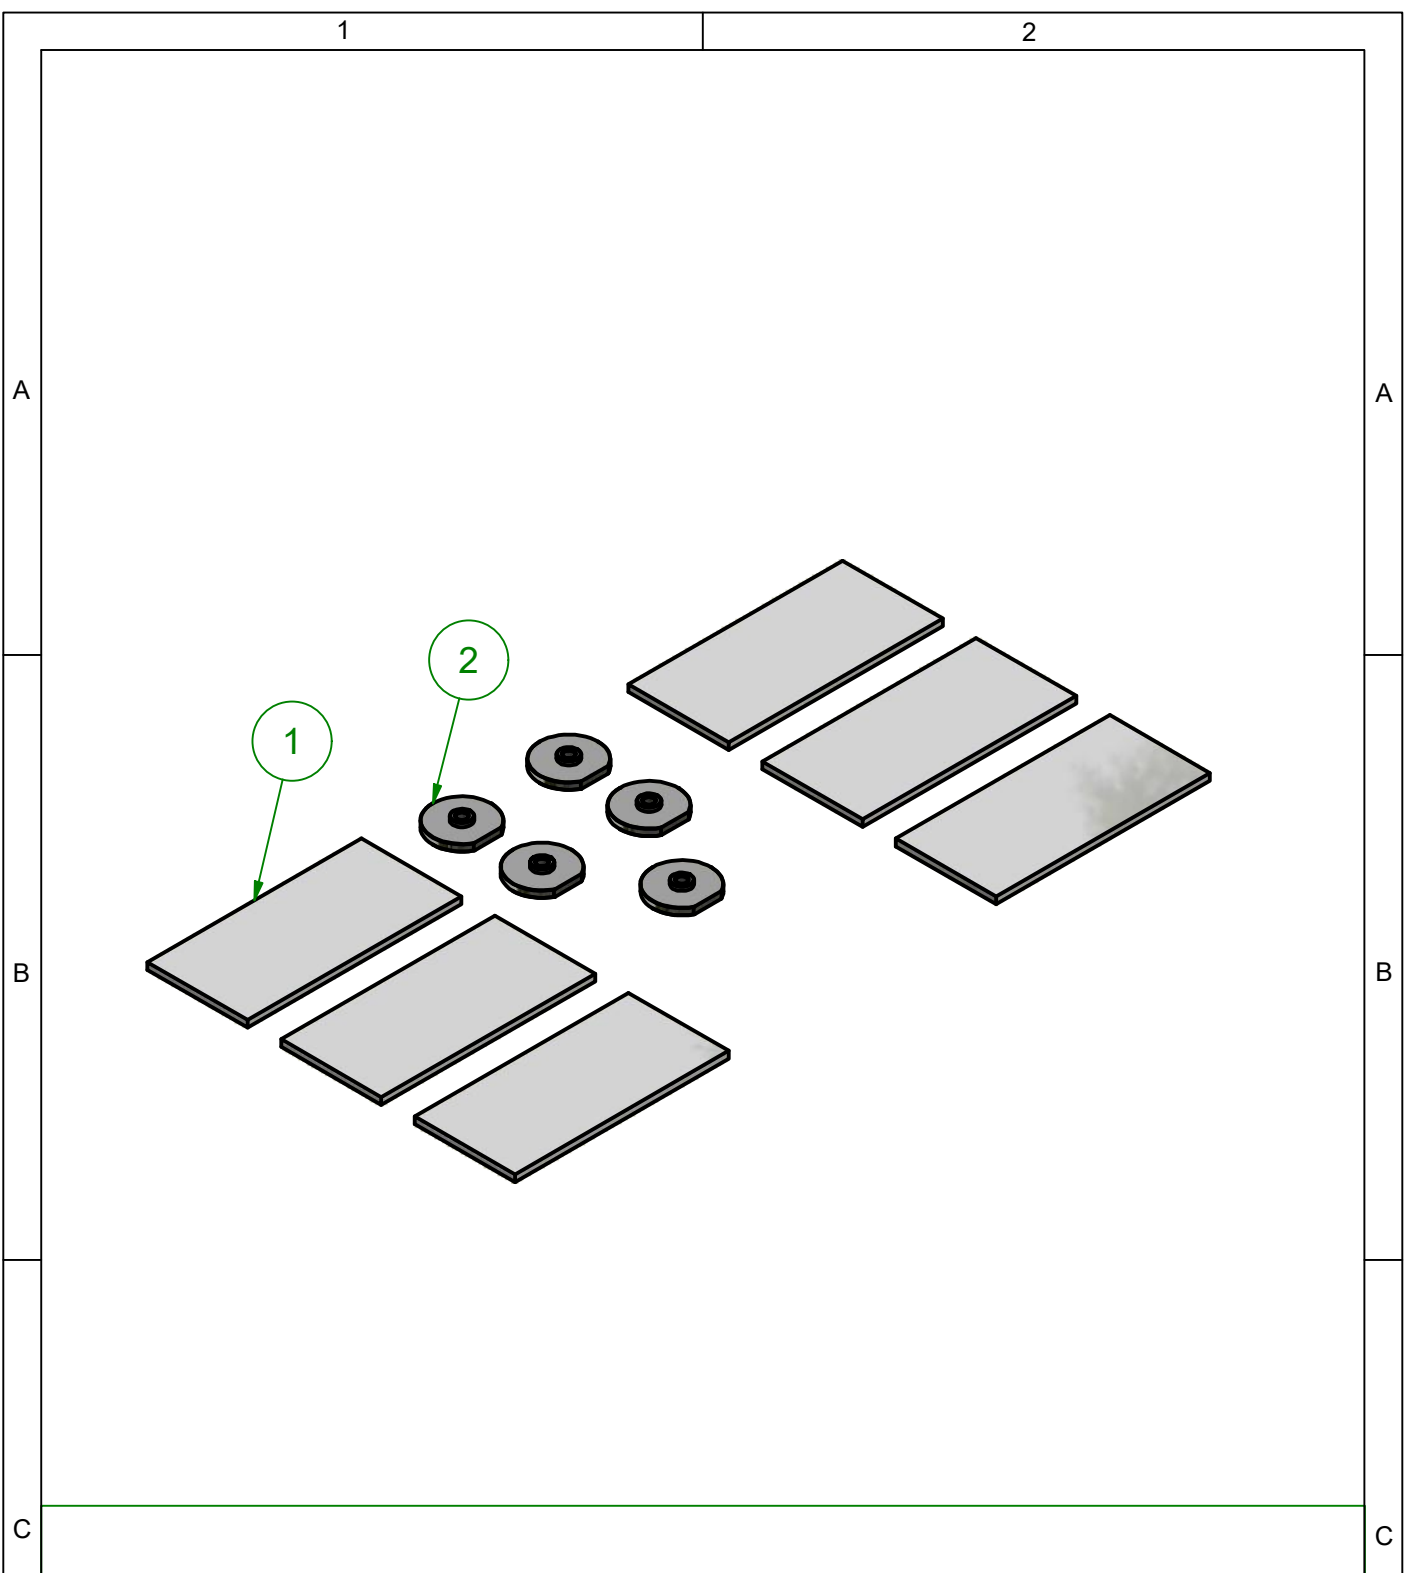

Item	Qty	Drawing no	Description3	Material
1	6	502071	Spacer 5 mm PVC	PVC Opskummet
2	5	500759	Nut	C45C

✓	Dimension	Material:	List of spare parts:	Weight: 0 kg
	Chamfer:	Surface treatment:	Measures without tol.: DS/EN 22768-M	
Latest correction:			Replaced by:	Replaces:

	Date:	08-09-2020	<b>Dahl Docking Adaptation Kit For Paravan PR40 Paravan PR25</b>	
	Issuer:	LJ		
Title:				
Dahl Docking Adaptation Kit				
		Scale:	Drawing no.:	Rev no.:
			502064	00